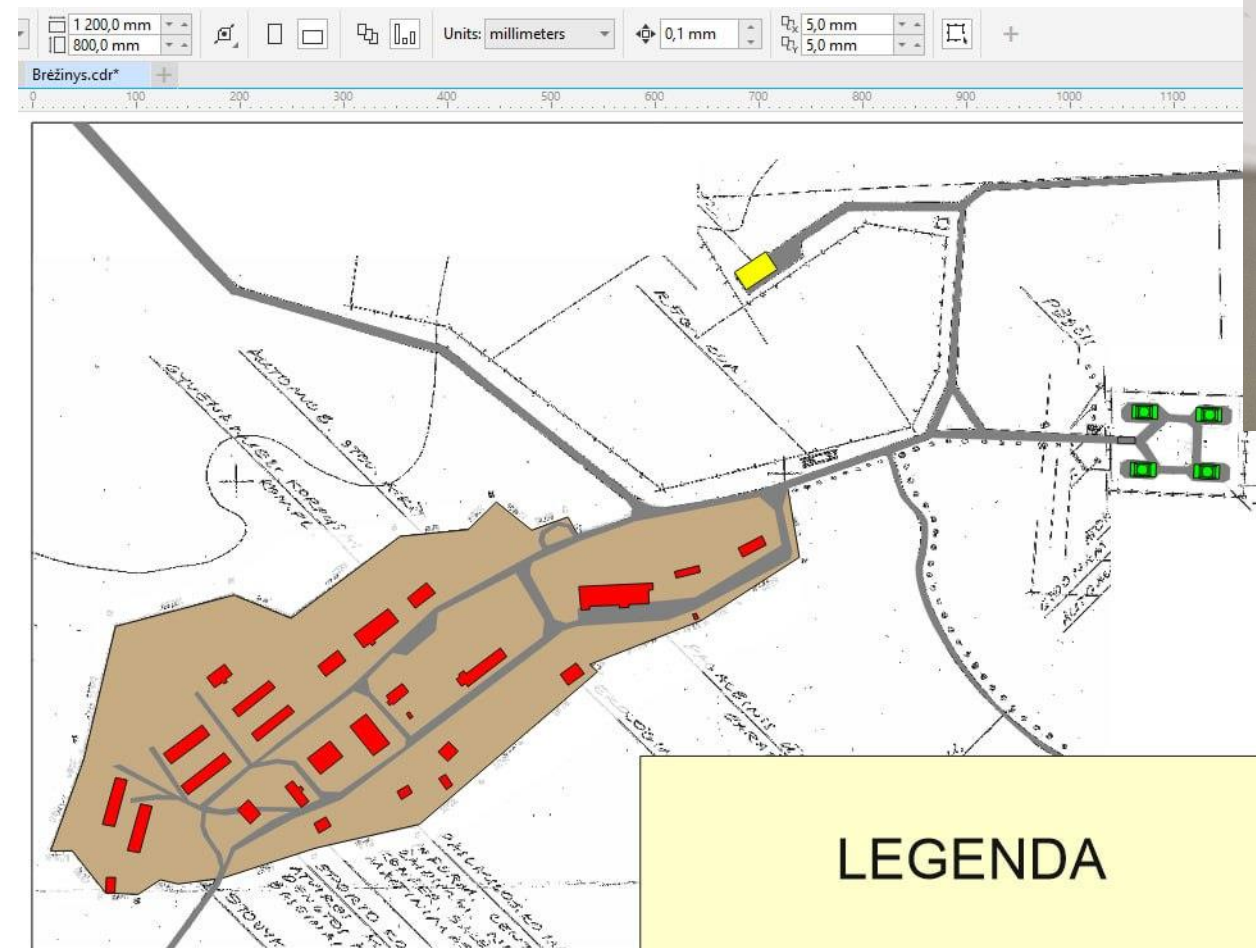

Site improvement - Cold War Exposition in Žemaitija, Lithuania

3D technology printed tactile info stand

- Public procurement finished on 26.06.2024
- Will be finished until 15 of November
- 3D info stand will be made PETG plastic
- Will contain the map of military town with all buildings from 1962-1978

Site improvement - Cold War Exposition in Žemaitija, Lithuania

11 information stands in military town

- Public procurement finished and agreement is signed
- Will be finished until 15 of december
- 1 infostand 180x120 cm with basic info about military town
- 10 infostands 90x60 cm in places where buildings used to be
- At this moment infostand layouts are beying created